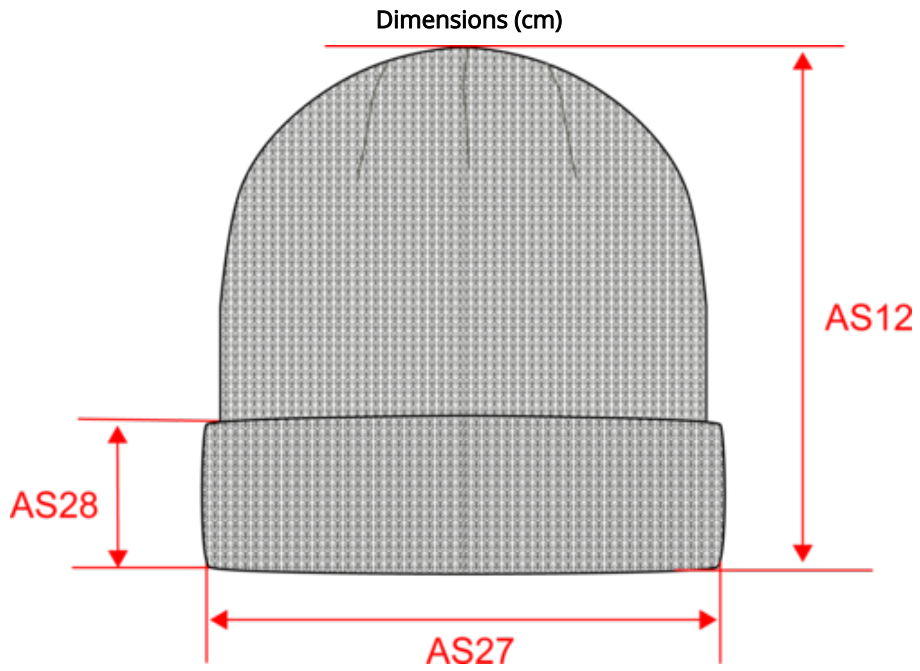

Certifications

 0.0000000000 g/m<sup>2</sup>

Sizes

More information

Logistic

Washing instructions

Colours

Measurements in cm	One size
AS12 - Front height	20.50
AS27 - 1/2 bottom width	16.00
AS28 - Turn up height	7.00

Colours information

Logistic

Sizes	Width (cm)	Height (cm)	Length (cm)	Net weight (kg)	Gross weight (kg)	Pieces/Box	Pieces/Bundle
-------	------------	-------------	-------------	-----------------	-------------------	------------	---------------