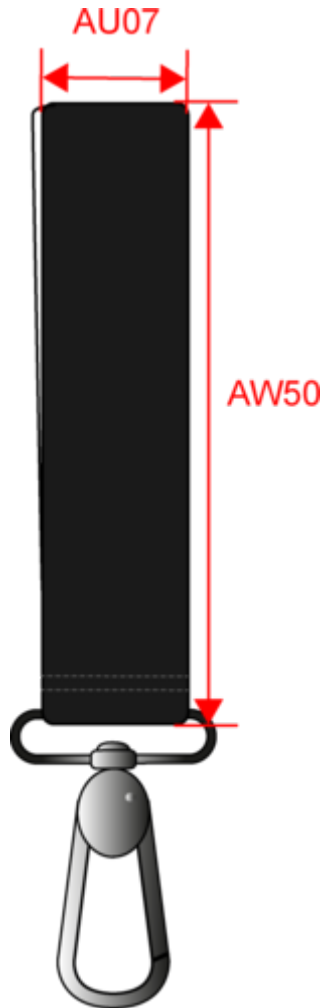

KI0518

Key ring with tape

- Pretty ribbon with easy decoration access.
- Both practical and decorative.

100% polyester. Polyester keyholder with hook to attach to most zip pullers as a decoration. Exceptionally printable, the tape can be used to decorate and customise any bag or clothing with a zip pull fastening.

CN - China

Customs code

73269098

KI0518

Key ring with tape

Dimensions (cm)

Measurements in cm	One Size
AU07 - Total width	3.00
AW50 - Total lenght	16.00

KI0518

Key ring with tape

Colours information

 <p>Antique Bronze RVB : 151,130,94 Pantone C : 871C Pantone TCX : 17-0929TCX</p>	 <p>Black RVB : 35,35,37 Pantone C : Black Pantone TCX : 19-4004TCX</p>	 <p>Deep Red RVB : 159,36,50 Pantone C : 704C Pantone TCX : 19-1559TCX</p>	 <p>Goose Grey RVB : 122,125,124 Pantone C : 7539C Pantone TCX : 17-4014TCX</p>	 <p>Ice Grey RVB : 185,192,194 Pantone C : 5665C Pantone TCX : 1364404TCX</p>
 <p>Light Sand RVB : 196,179,157 Pantone C : 480C Pantone TCX : 15-1304TCX</p>	 <p>Light Titanium RVB : 87,85,83 Pantone C : 418C Pantone TCX : 18-0306TCX</p>	 <p>Lime RVB : 151,202,91 Pantone C : 367C Pantone TCX : 14-0244TCX</p>	 <p>Navy RVB : 41,46,56 Pantone C : 433C Pantone TCX : 19-4012TCX</p>	 <p>Off White RVB : 239,239,234 Pantone C : 433C / 7527C Pantone TCX : 19-4012TCX / 11-0602TCX</p>
 <p>Orange RVB : 252,107,16 Pantone C : 1585C Pantone TCX : 16-1364TCX</p>	 <p>Pink RVB : 228,186,203 Pantone C : 5025C Pantone TCX : 13-2805TCX</p>	 <p>Purple RVB : 84,67,105 Pantone C : 7447C Pantone TCX : 19-3620TCX</p>	 <p>Red RVB : 195,32,54 Pantone C : 200C Pantone TCX : 19-1664TCX</p>	 <p>Royal Blue RVB : 33,59,127 Pantone C : 7687C Pantone TCX : 19-3952TCX</p>